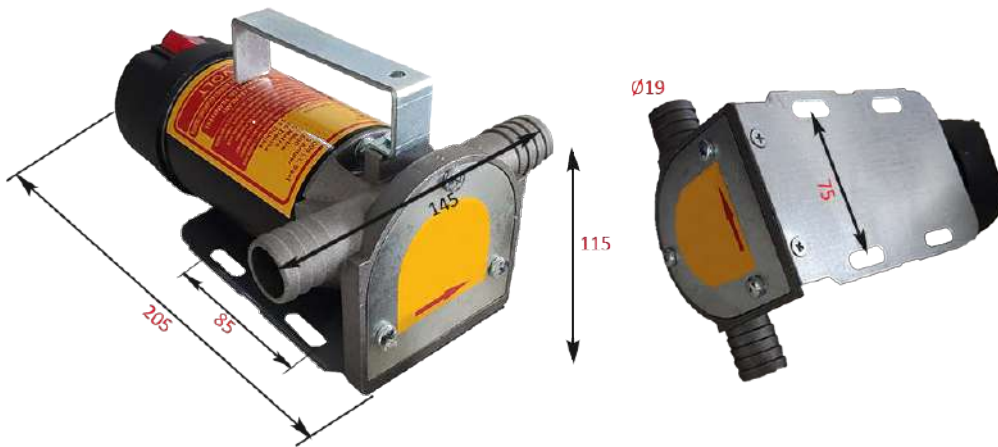

[mm]

Šifra / Code		<b>13981</b>
Vrtljaji / RPM	[vrt/min]	3000
Pretok / Flow	[l/min]	50-70
El. napetost / Voltage	[V]	12
El. tok / Current	[A]	Max. 10
Vakuumsko sesanje od točke nič / Vacuum suction from zero point	[m]	2
Tlačna višina / Pressure height	[m]	4
Priključek / Connector		1"
Delovanje in počitek / Working time and rest	[min]	60 min / 15 min